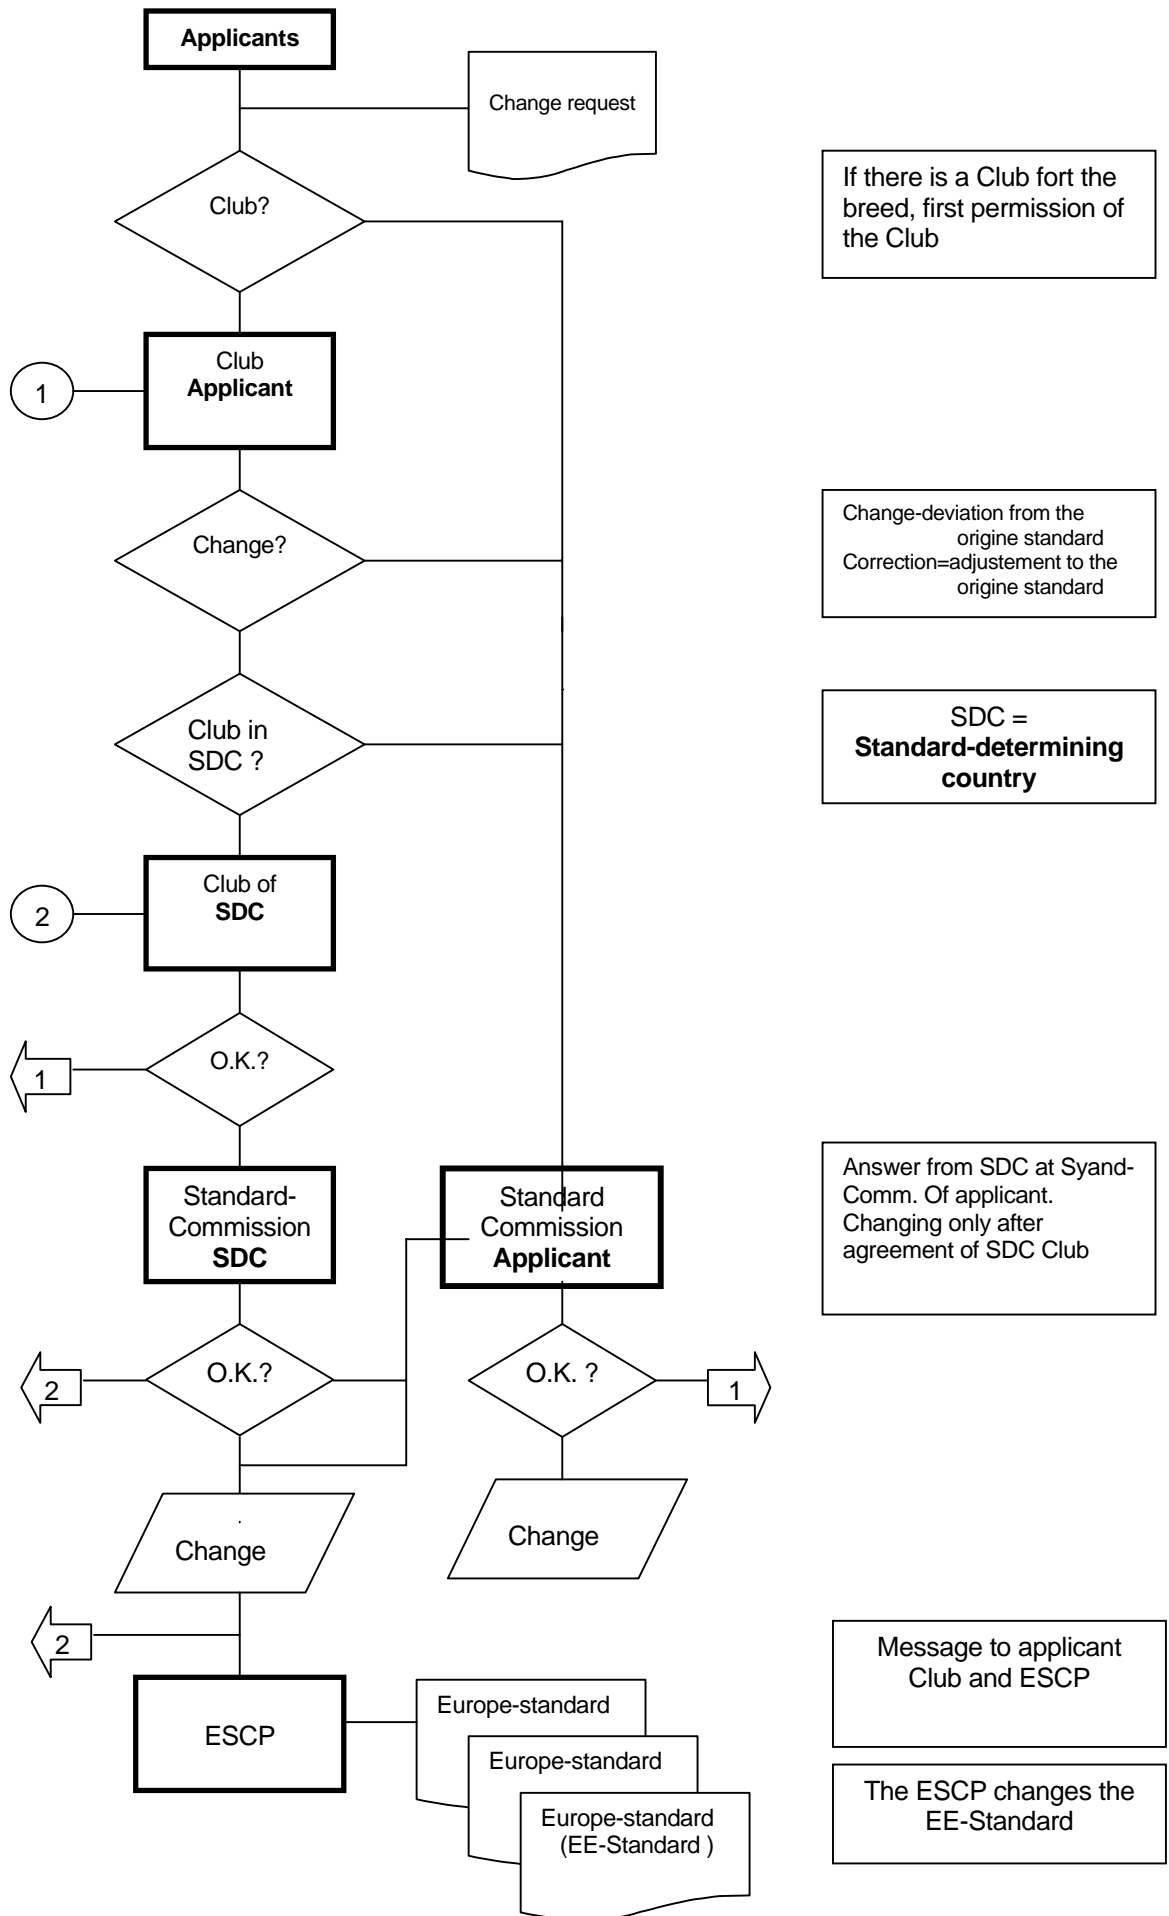

# Change procedure for Standards

If there is a Club for the breed, first permission of the Club

Change-deviation from the origine standard  
Correction=adjustment to the origine standard

SDC = Standard-determining country

Answer from SDC at Syand-Comm. Of applicant.  
Changing only after agreement of SDC Club

Message to applicant Club and ESCP

The ESCP changes the EE-Standard